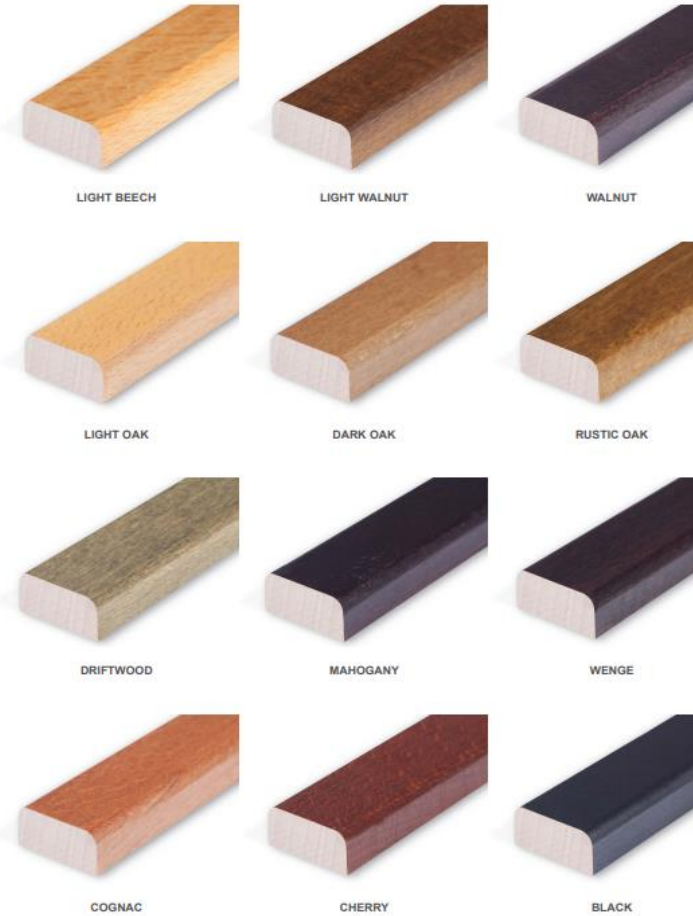

Stone High Chair

Specifications

SKU	600-966
Height (mm)	1095
Width (mm)	560
Depth (mm)	565
Seat Height (mm)	750
QTY Per Pallet	6
Weight	11.50Kg
MOQ	10
Material	Beechwood

FRAME FINISHES

VENETO FAUX LEATHERS

AVAILABLE
RAW

FINISHED
TO ORDER

Veneto
FAUX
LEATHER